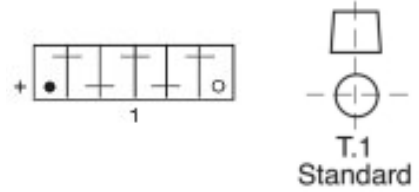

# Specifications

Type	654A
Volt	12
Ah/20	70
CCA/EN	400
Length (m.m.)	308
Width (m.m.)	175
Height (m.m.)	225
Weight, dry (kg)	18,8
Polarity	1
Box	Hard Rubber
DIN	57031
Recommended Charge Rate (Amps)	5
Country of origin	Denmark